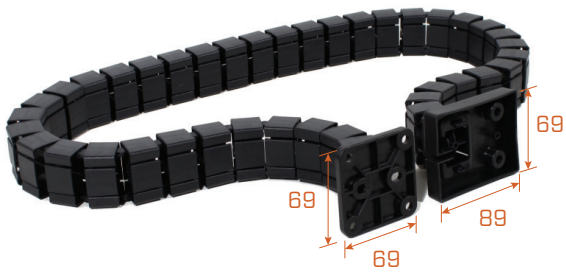

CABLE UMBILICAL

Fixing plates at each end.

1300mm in length, easily adjustable by removing links.
Available in Black & White.

Mount from cable tray to worktop (shown),
or mount from workstation to wall.

FEATURES

- Available in Black & White
- Flexible
- 4 Sectioned compartments for cable reticulation
- Fixing plates at each end
- Adjustable in length by easily removing links
- 5 Year warranty

SPECIFICATIONS

Links: 29(D) x 24 (H) x 45mm (W)

Length: 1300mm