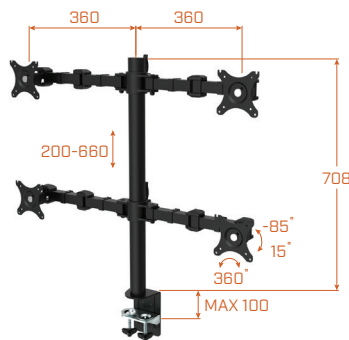

# POST MONITOR ARMS

Single Arm

Dual Arm

Laptop Tray available upon request

Quad Arm available upon request

Triple Arm available upon request

## FEATURES

- Black or White Powdercoat
- Up and down vertical adjustment
- Tilt range of -85° to 15°
- 360° Monitor rotation
- Suitable for up to 30 inch monitors, excluding Triple Arm (up to 27 inch)
- Suitable for 20-100mm Worktops
- Clamp-on for easy installation
- 5 Year warranty

## SPECIFICATIONS

Vesa plate has 75x75mm & 100x100mm monitor fittings. Up to 10kg rating per Monitor.

Indent available for Laptop Tray, Triple & Quad Arm Posts.