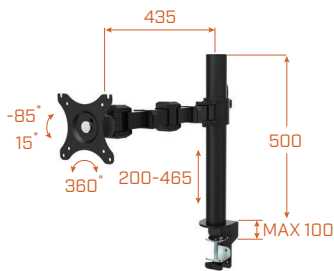

# POST MONITOR ARMS

Single Arm

Dual Arm

Laptop Tray available upon request

Quad Arm available upon request

Triple Arm available upon request

## FEATURES

- Black or White Powdercoat
- Up and down vertical adjustment
- Tilt range of -85° to 15°
- 360° Monitor rotation
- Suitable for up to 30 inch monitors, excluding Triple Arm (up to 27 inch)
- Suitable for 20-100mm Worktops
- Clamp-on for easy installation
- 5 Year warranty

## SPECIFICATIONS

Vesa plate has 75x75mm & 100x100mm monitor fittings. Up to 10kg rating per Monitor.

Indent available for Laptop Tray, Triple & Quad Arm Posts.