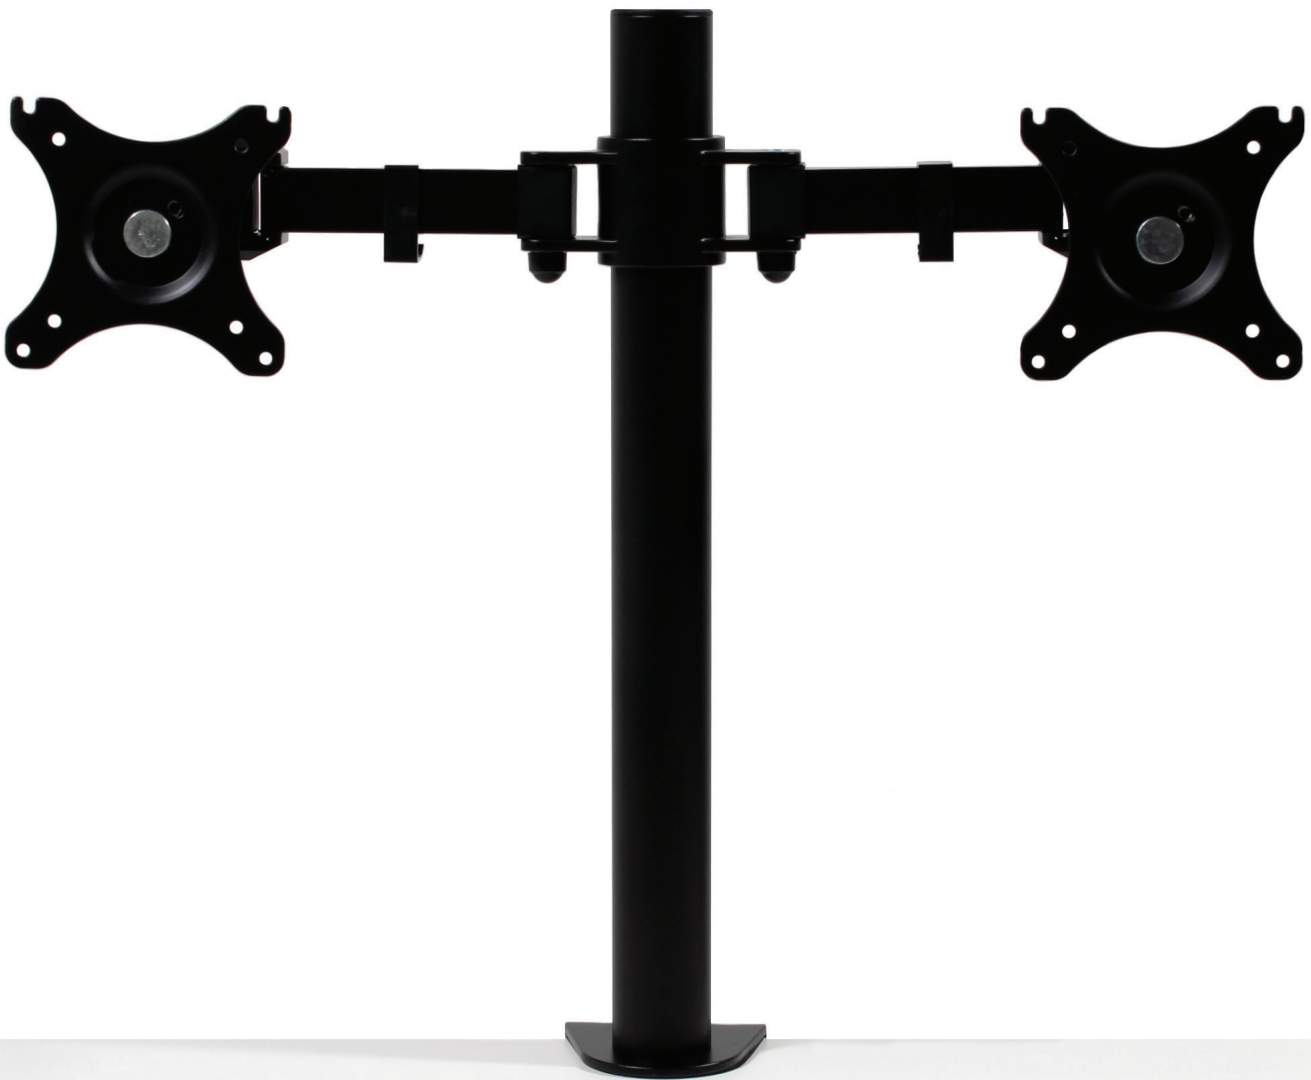

# POST MONITOR ARMS

Single Arm

Dual Arm

Laptop Tray available upon request

Quad Arm available upon request

Triple Arm available upon request

## FEATURES

- Black or White Powdercoat
- Up and down vertical adjustment
- Tilt range of -85° to 15°
- 360° Monitor rotation
- Suitable for up to 30 inch monitors, excluding Triple Arm (up to 27 inch)
- Suitable for 20-100mm Worktops
- Clamp-on for easy installation
- 5 Year warranty

## SPECIFICATIONS

Vesa plate has 75x75mm & 100x100mm monitor fittings. Up to 10kg rating per Monitor.

Indent available for Laptop Tray, Triple & Quad Arm Posts.