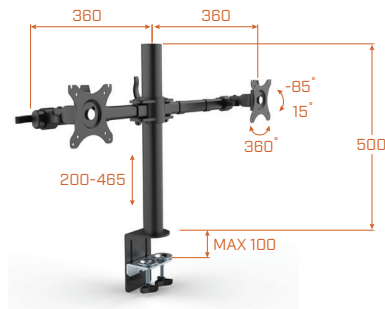

# POST MONITOR ARMS

Single Arm

Dual Arm

Laptop Tray available upon request

Quad Arm available upon request

Triple Arm available upon request

## FEATURES

- Black or White Powdercoat
- Up and down vertical adjustment
- Tilt range of -85° to 15°
- 360° Monitor rotation
- Suitable for up to 30 inch monitors, excluding Triple Arm (up to 27 inch)
- Suitable for 20-100mm Worktops
- Clamp-on for easy installation
- 5 Year warranty

## SPECIFICATIONS

Vesa plate has 75x75mm & 100x100mm monitor fittings. Up to 10kg rating per Monitor.

Indent available for Laptop Tray, Triple & Quad Arm Posts.