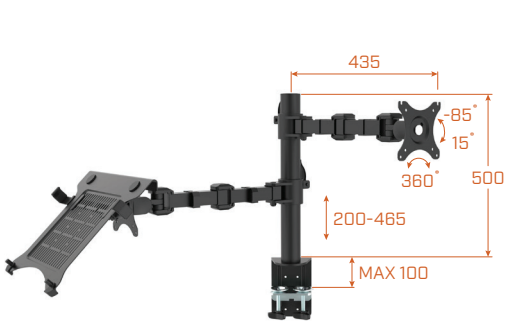

# POST MONITOR ARMS

Single Arm

Dual Arm

Laptop Tray available upon request

Quad Arm available upon request

Triple Arm available upon request

## FEATURES

- Black or White Powdercoat
- Up and down vertical adjustment
- Tilt range of -85° to 15°
- 360° Monitor rotation
- Suitable for up to 30 inch monitors, excluding Triple Arm (up to 27 inch)
- Suitable for 20-100mm Worktops
- Clamp-on for easy installation
- 5 Year warranty

## SPECIFICATIONS

Vesa plate has 75x75mm & 100x100mm monitor fittings. Up to 10kg rating per Monitor.

Indent available for Laptop Tray, Triple & Quad Arm Posts.