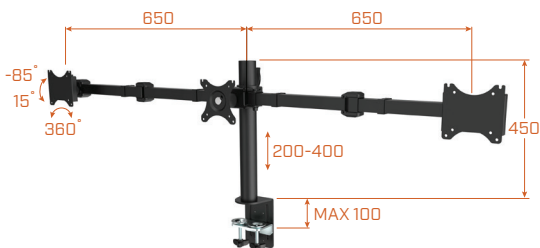

# POST MONITOR ARMS

Single Arm

Dual Arm

Laptop Tray available upon request

Quad Arm available upon request

Triple Arm available upon request

## FEATURES

- Black or White Powdercoat
- Up and down vertical adjustment
- Tilt range of -85° to 15°
- 360° Monitor rotation
- Suitable for up to 30 inch monitors, excluding Triple Arm (up to 27 inch)
- Suitable for 20-100mm Worktops
- Clamp-on for easy installation
- 5 Year warranty

## SPECIFICATIONS

Vesa plate has 75x75mm & 100x100mm monitor fittings. Up to 10kg rating per Monitor.

Indent available for Laptop Tray, Triple & Quad Arm Posts.