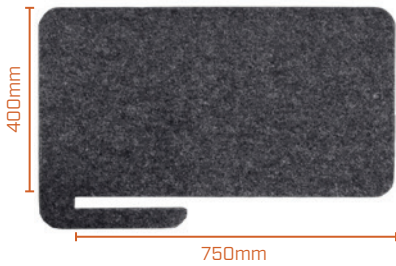

SLIDE-ON SCREENS

Slide-on Screen, 24mm thick

Slide-on bracket, use with
PET sheets or panels.

*PET Panel shown

Colour options

FEATURES

- Suitable for Workstation & Divider Screens
- PET material as seen in the 'Puzzleboard' stocked in a variety of colours
- Slide-on Bracket stocked in Black or White powdercoat & can be re-powdercoated upon request
- 5 Year warranty

SPECIFICATIONS

Slide-on PET Material: 24mm thick

Slide-on Bracket: Suitable for 9mm thick PET Material

Available in any material as seen in The PET 'Puzzleboard'.

Customised screens available.